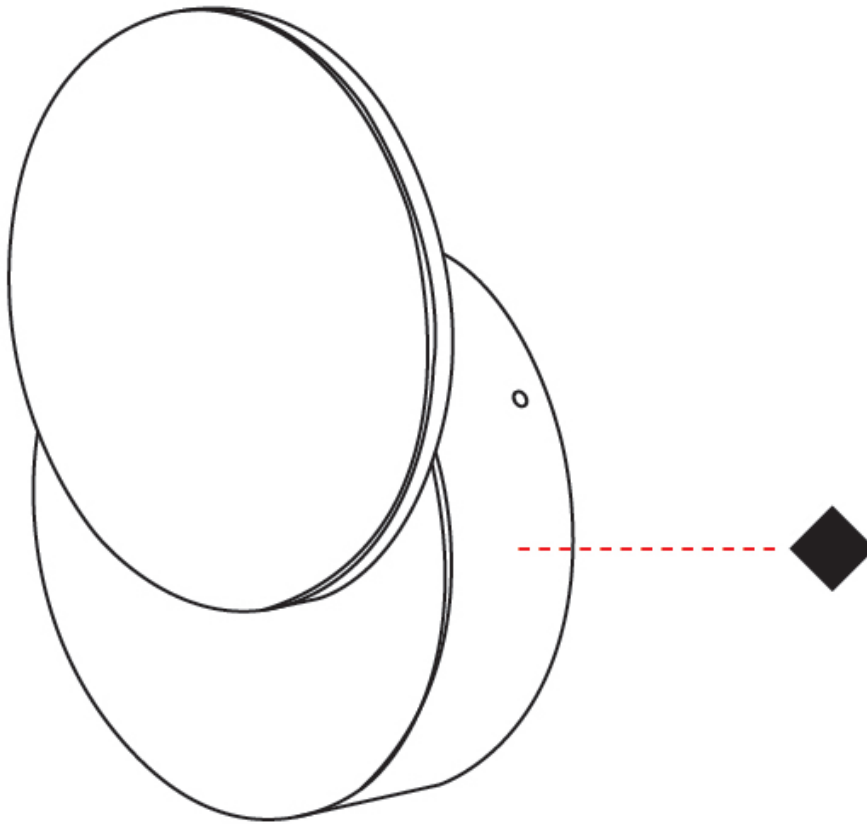

LUOMU 1 SURFACE

D72023-

PROJECT	_____
TYPE	_____
SPECIFIER	_____
QUANTITY	_____
DATE	_____